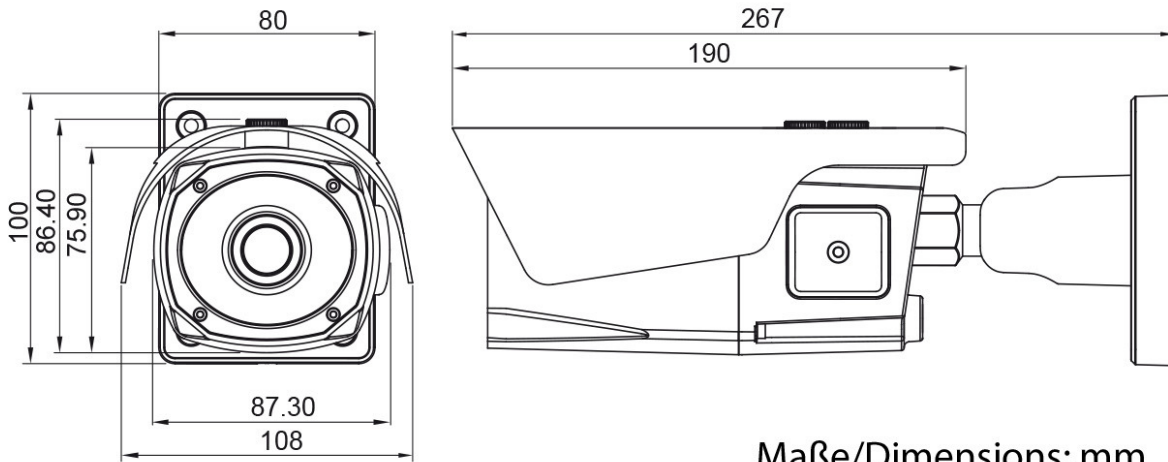

PXB-2280Z10 D

Technical Drawing

Your Contact Person

SLD Security & Communications

4 Mays Close, Weybridge, Surrey KT130XL England

Phone +44.1483225633 Fax +44.1483225634

enquiries@sld.uk <http://sld.uk/>