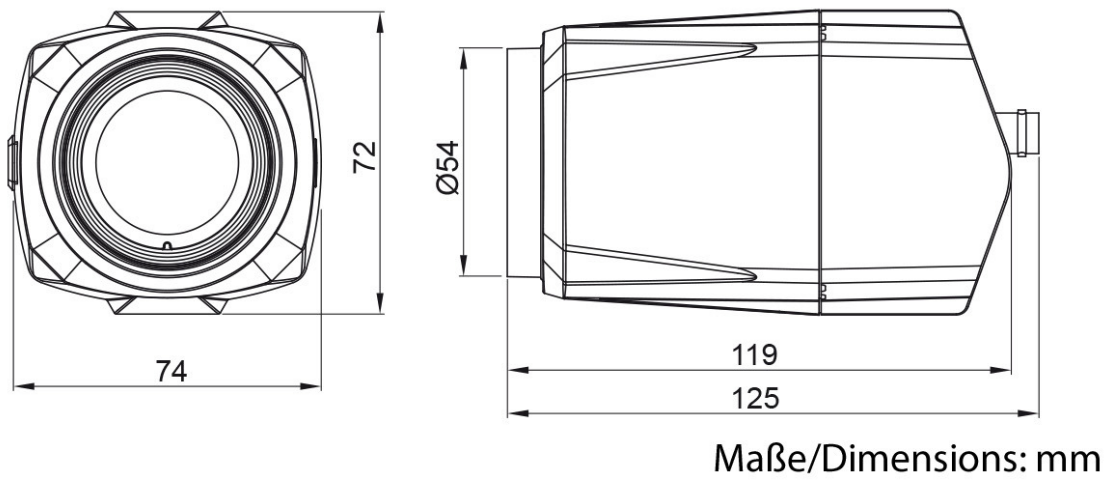

PXC-2080Z03 D

Technical Drawing

Your Contact Person

SLD Security & Communications
4 Mays Close, Weybridge, Surrey KT130XL England
Phone +44.1483225633 Fax +44.1483225634
enquiries@sld.uk <http://sld.uk/>